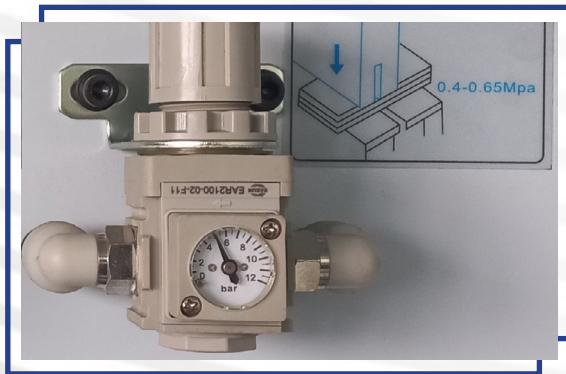

Pressure Regulator (Pressure Beam)

Brand: EASUN
Model: EAR2100-02-F11
Pressure: 0.4 – 0.65 MPa