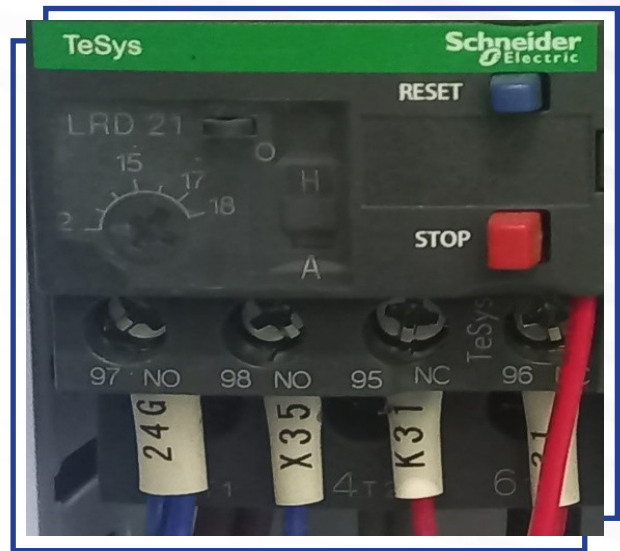

Brand: Schneider Electric TeSys
Model: LRD21 Thermal Overload Relay
Protection range: 12-18A