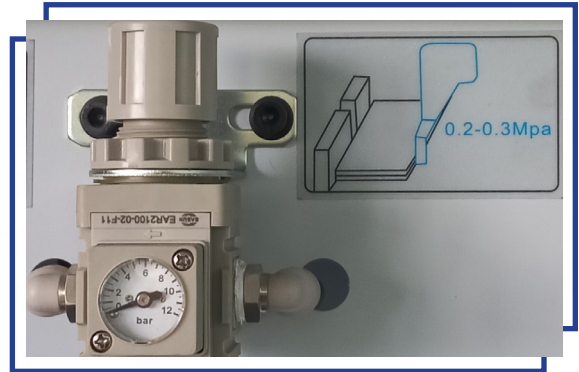

Pressure Regulator (Support Roller)

Brand: EASUN
Model: EAR2100-02-F11
Pressure: 0.2-0.3 MPa