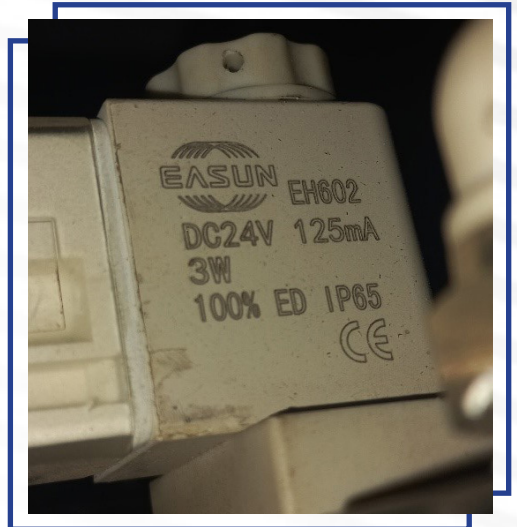

- **Solenoid Electromagnet**

Brand: EASUN
Model: EH602
Power: DC 24V   125mA   3W