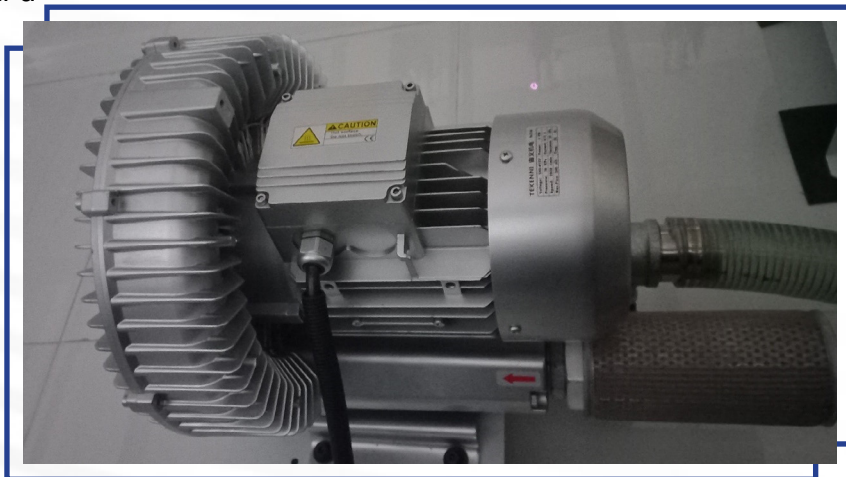

Vacuum Pump (x2)

Brand: TEKENNI
Power: 380-415V 4.72A 4kW 2800rpm 50Hz
Pressure: 38KPa
Max flow: 340m3/h
Vacuum: 30-KPa