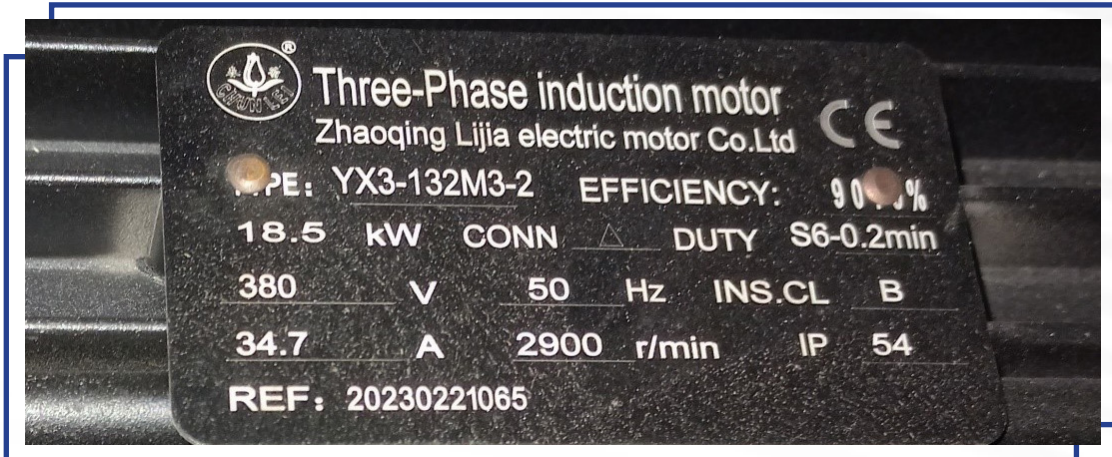

◦ Worm Drive Transmission

Model: NMRV063
 Ratio: 1:7.5
 S/N 20230521

Saw Motor – Main

Brand: Three Phase Induction motor Zhaoqing Lijia
 Model: YX3-132M3-2
 Power: 380V 34.7A 18.5kW 50Hz 2900rpm
 Ref: 20230221065

Scoring Saw Motor

Brand: OUNUOXUN electric motor
 Model: YE3-90L-2 Three phase Induction motors
 Power: 220V 7.92A 50Hz 2.2kW 2856rpm
 380V 4.58A 50Hz 2.2kW 2856rpm

Vacuum Pump (x2)

Brand: TEKENNI
 Power: 380-415V 4.72A 4kW 2800rpm 50Hz
 Pressure: 38KPa
 Max flow: 340m3/h
 Vacuum: 30-KPa