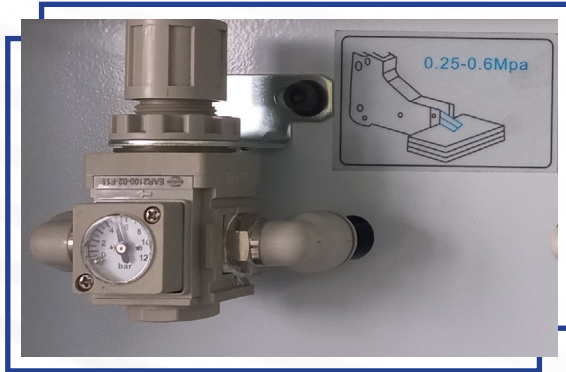

High-Pressure Air Tank

Capacity : 10L
 Pressure: 1.25MPa

Signal LED – Main Power Switch

Model: AD16-22D/S
 Power: AC 380V <math>< 20\text{mA}</math>

Pressure Regulator (Gripper)

Brand: EASUN
 Model: EAR2100-02-F11
 Pressure: 0.25 – 0.6Mpa