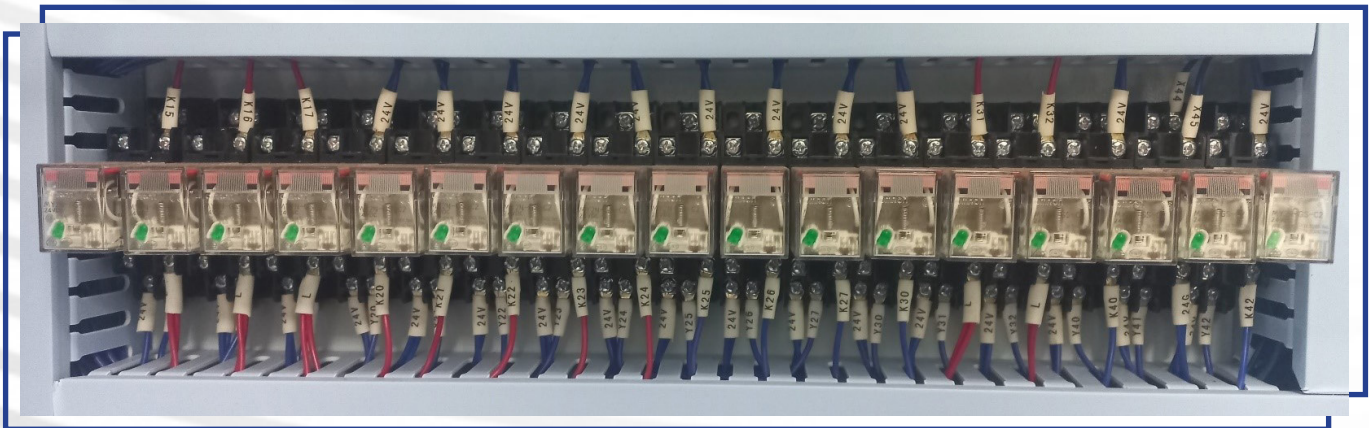

Relay (x17)

Brand: OMRON
Model: My2N-G5-C2
Power: 24V

7A 30V DC res.
7A 250V AC res.