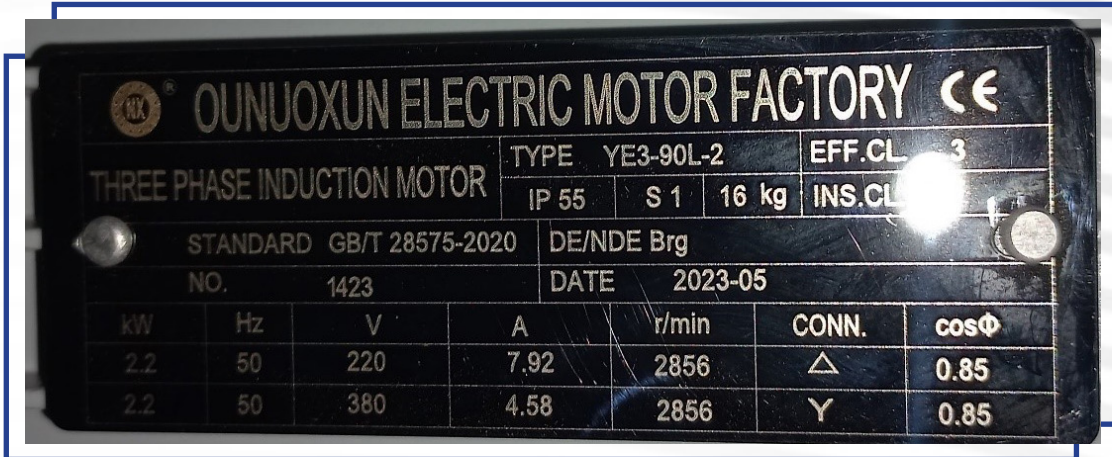

Saw Motor – Main

Brand: Three Phase Induction motor Zhaoqing Lijia
Model: YX3-132M3-2
Power: 380V 34.7A 18.5kW   50Hz 2900rpm
Ref: 20230221065