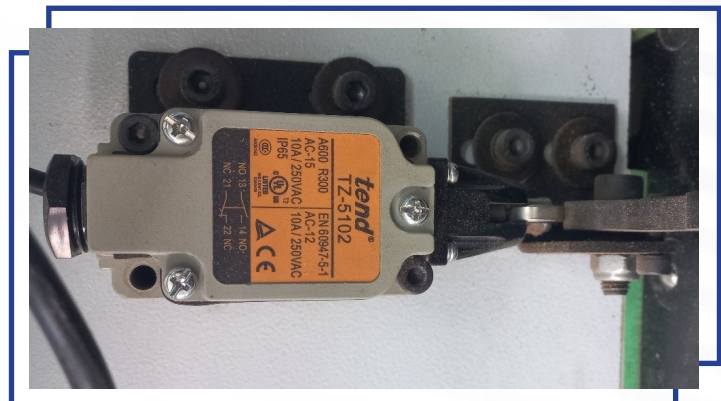

◦ **Mechanical End Switch (x1)**

Brand: Tend
Model: TZ-5102
A600 R300 EN 60947-5-1
AC-15   AC-12