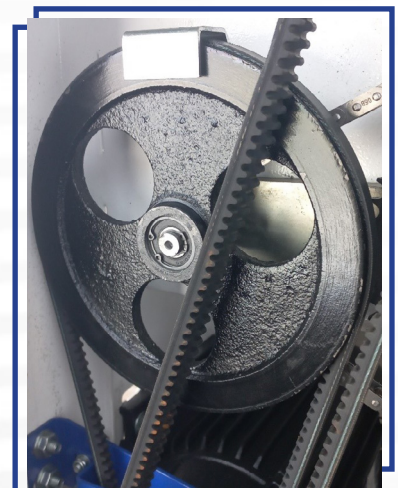

ДИХТ / АБРИХТЕР

RK-31-PRO

РЕЗЕРВНИ ДЕЛОВИ

Motor

Type: Three Phase Motor
 Voltage: 380V 50Hz
 Current: 4.5A
 RPM: 2800rpm
 Power: 2.3kW

Motor Belt Pulley

Diameter: 98mm

Cutter Head Pulley

Diameter: 49mm

Feed Rollers Belt Pulley

Diameter: 190mm
 Bearing: 6001RS

Chain Sprocket (x3)

Diameter: 50mm
Teeth: 15

Large Chain Sprocket

Diameter: 243mm
Teeth: 76

Feed Rollers Transmission Chain Sprocket (x2)

Diameter: 85mm
Teeth: 27

Belt

Brand: REXON
Model: 8/3VX560

Chain

Type: 06B

Jointer Work Table

Width: 310

Length: 1410

Fixture Support Arm

Angled Fence

Length: 700mm
Width: 125mm

Contactors

Brand: Heschen
Model: CJX2 1210
Type: 3-Pole
Voltage: AC 380V 50/60Hz
Current: 12A

Planer Table Height Adjustment Assembly

Worm Drive Mechanism