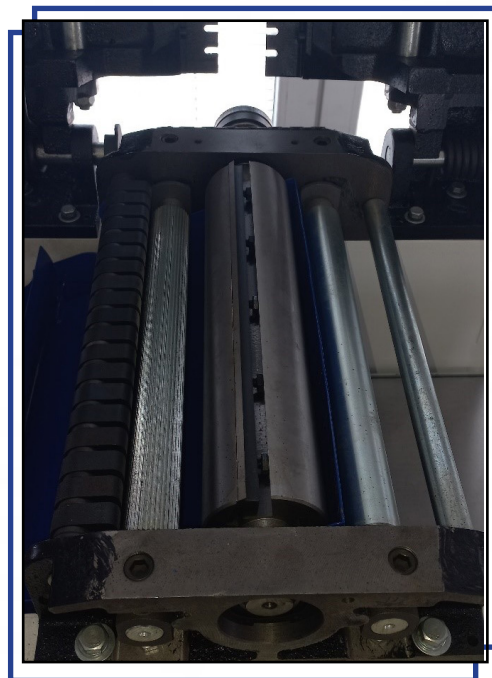

Jointer/Planer Knife Cutter Head

Diameter: 78mm
Number of knife Slots: 3
Mounting Ball Bearing: 6205RZ