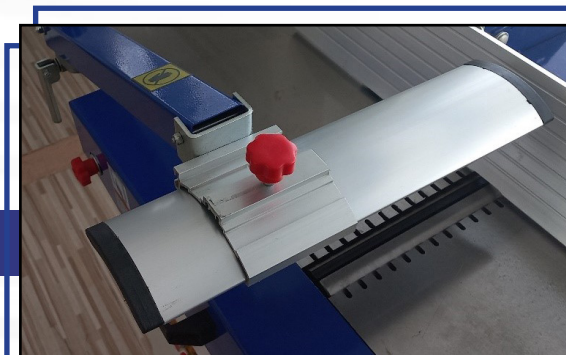

Diameter: 85mm
Teeth: 27

Belt

Brand: REXON
Model: 8/3VX560

Chain

Type: 06B

Jointer Work Table

Width: 310

Length: 1410

Fixture Support Arm

Angled Fence

Length: 700mm
Width: 125mm

Contactors

Brand: Heschen
Model: CJX2 1210
Type: 3-Pole
Voltage: AC 380V 50/60Hz
Current: 12A

Planer Table Height Adjustment Assembly

Worm Drive Mechanism