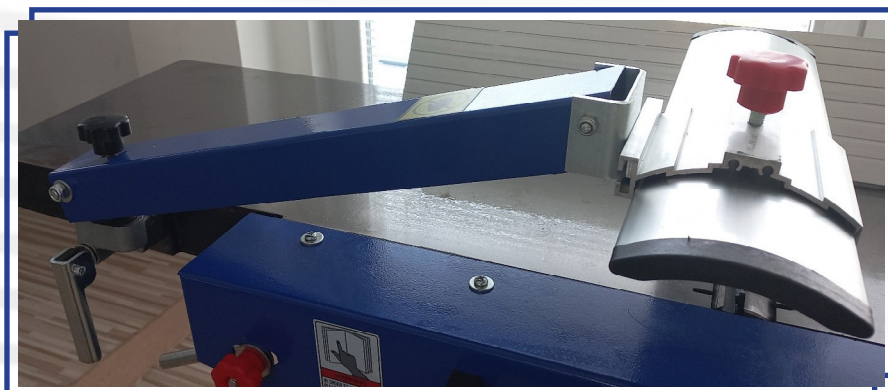

Diameter: 85mm
Teeth: 27

Belt

Brand: REXON
Model: 8/3VX560

Chain

Type: 06B

Jointer Work Table

Width: 310

Length: 1410

Fixture Support Arm

Angled Fence

Length: 700mm
Width: 125mm

Contactors

Brand: Heschen
Model: CJX2 1210
Type: 3-Pole
Voltage: AC 380V 50/60Hz
Current: 12A

Planer Table Height Adjustment Assembly

Worm Drive Mechanism