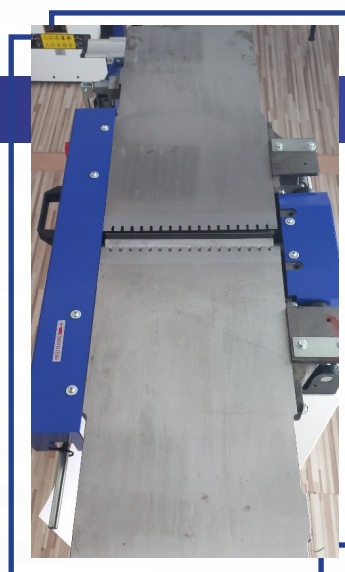

Diameter: 49mm

Feed Rollers Belt Pulley

Diameter: 190mm
 Bearing: 6001RS

Chain Sprocket (x3)

Diameter: 50mm
Teeth: 15

Large Chain Sprocket

Diameter: 243mm
Teeth: 76

Feed Rollers Transmission Chain Sprocket (x2)

Diameter: 85mm
Teeth: 27

Belt

Brand: REXON
Model: 8/3VX560

Chain

Type: 06B

Jointer Work Table

Width: 310

Length: 1410

Fixture Support Arm

Angled Fence

Length: 700mm
Width: 125mm

Contactors

Brand: Heschen
Model: CJX2 1210
Type: 3-Pole
Voltage: AC 380V 50/60Hz
Current: 12A

Planer Table Height Adjustment Assembly

Worm Drive Mechanism

Jointer/Planer Knife Cutter Head

Diameter: 78mm
Number of knife Slots: 3
Mounting Ball Bearing: 6205RZ

**Jagged Feed Roller**

Diameter: 48mm

**Smooth Feed Roller**

Diameter: 48mm

**Dust Extraction System****Planer Work Table**