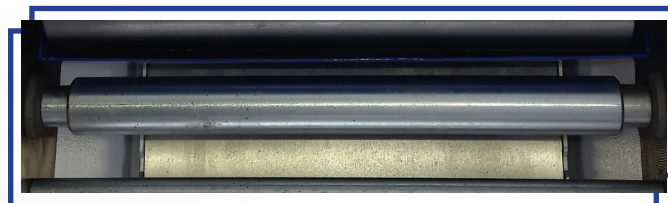

Smooth Feed Roller

Diameter: 48mm