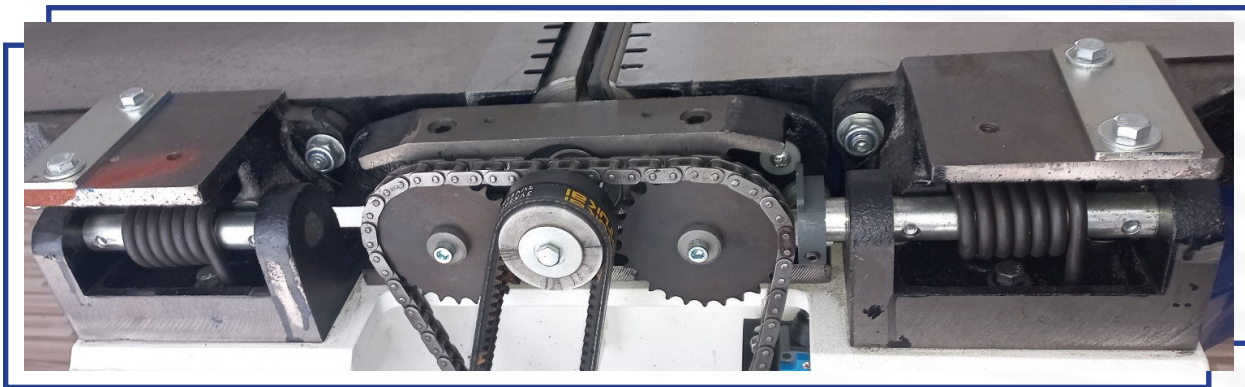

Jointer Table Spring Loaded Hinges

Jointer Table Hinge Limit Switch

Model: ME-8111