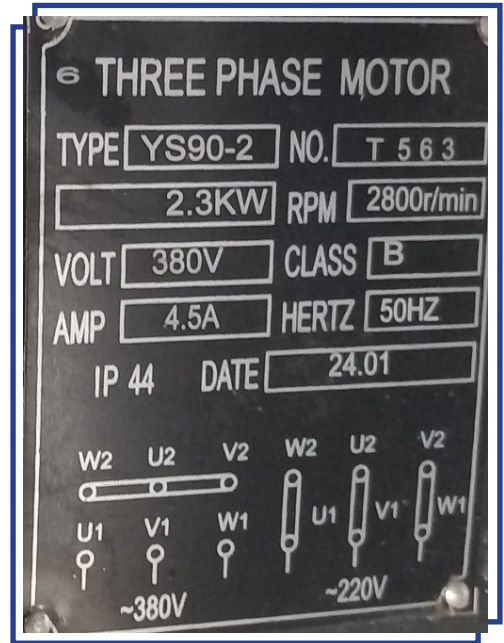

ДИХТ / АБРИХТЕР

RK-31-PRO

РЕЗЕРВНИ ДЕЛОВИ

Motor

Type: Three Phase Motor
 Voltage: 380V 50Hz
 Current: 4.5A
 RPM: 2800rpm
 Power: 2.3kW

Motor Belt Pulley

Diameter: 98mm

Cutter Head Pulley

Diameter: 49mm

Feed Rollers Belt Pulley

Diameter: 190mm
 Bearing: 6001RS

Chain Sprocket (x3)

Diameter: 50mm
Teeth: 15

Large Chain Sprocket

Diameter: 243mm
Teeth: 76

Feed Rollers Transmission Chain Sprocket (x2)