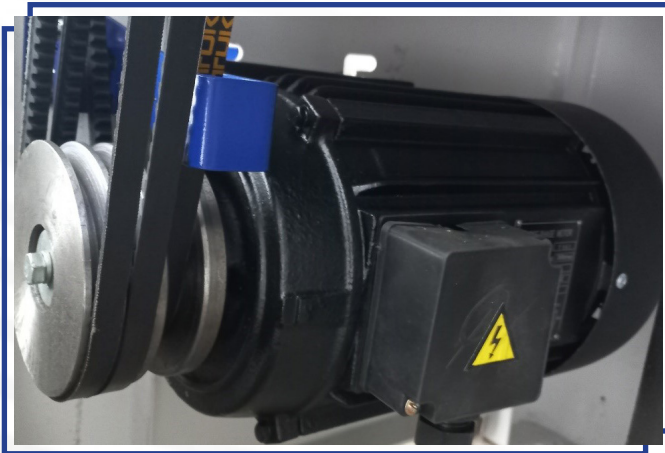

ДИХТ / АБРИХТЕР

RK-31-PRO

РЕЗЕРВНИ ДЕЛОВИ

Motor

Type: Three Phase Motor
 Voltage: 380V 50Hz
 Current: 4.5A
 RPM: 2800rpm
 Power: 2.3kW

Motor Belt Pulley

Diameter: 98mm

Cutter Head Pulley

Diameter: 49mm

Feed Rollers Belt Pulley

Diameter: 190mm
 Bearing: 6001RS

Chain Sprocket (x3)

Diameter: 50mm
Teeth: 15

Large Chain Sprocket

Diameter: 243mm
Teeth: 76

Feed Rollers Transmission Chain Sprocket (x2)

Diameter: 85mm
Teeth: 27

Belt

Brand: REXON
Model: 8/3VX560

Chain

Type: 06B

Jointer Work Table

Width: 310

Length: 1410

Fixture Support Arm

Angled Fence

Length: 700mm
Width: 125mm

Contactors

Brand: Heschen
Model: CJX2 1210
Type: 3-Pole
Voltage: AC 380V 50/60Hz
Current: 12A

Planer Table Height Adjustment Assembly

Worm Drive Mechanism