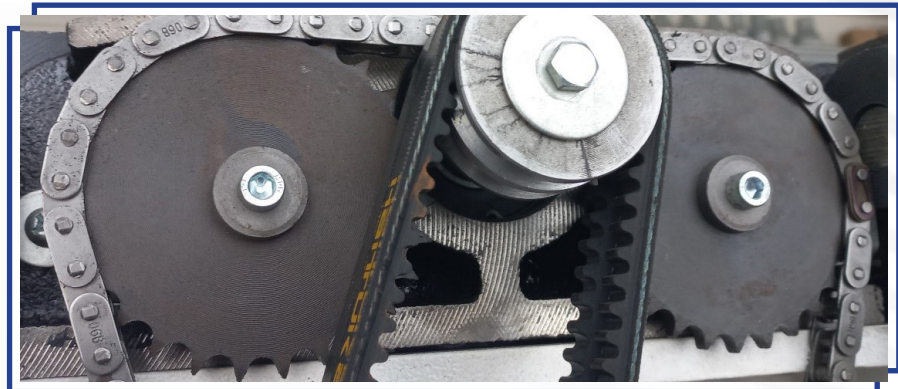

ДИХТ / АБРИХТЕР

RK-31-PRO

РЕЗЕРВНИ ДЕЛОВИ

Motor

Type: Three Phase Motor
 Voltage: 380V 50Hz
 Current: 4.5A
 RPM: 2800rpm
 Power: 2.3kW

Motor Belt Pulley

Diameter: 98mm

Cutter Head Pulley

Diameter: 49mm

Feed Rollers Belt Pulley

Diameter: 190mm
 Bearing: 6001RS

Chain Sprocket (x3)

Diameter: 50mm
Teeth: 15

Large Chain Sprocket

Diameter: 243mm
Teeth: 76

Feed Rollers Transmission Chain Sprocket (x2)

Diameter: 85mm
Teeth: 27

Belt

Brand: REXON
Model: 8/3VX560

Chain

Type: 06B

Jointer Work Table

Width: 310

Length: 1410

Fixture Support Arm

Angled Fence

Length: 700mm
Width: 125mm

Contactors

Brand: Heschen
Model: CJX2 1210
Type: 3-Pole
Voltage: AC 380V 50/60Hz
Current: 12A

Planer Table Height Adjustment Assembly

Worm Drive Mechanism