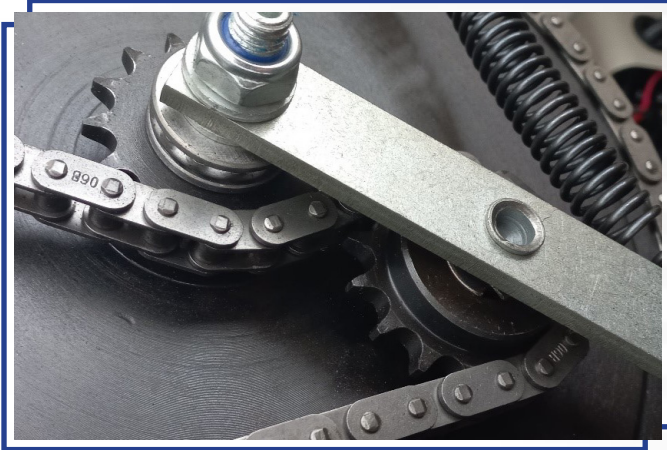

ДИХТ / АБРИХТЕР

RK-31-PRO

РЕЗЕРВНИ ДЕЛОВИ

Motor

Type: Three Phase Motor
 Voltage: 380V 50Hz
 Current: 4.5A
 RPM: 2800rpm
 Power: 2.3kW

Motor Belt Pulley

Diameter: 98mm

Cutter Head Pulley

Diameter: 49mm

Feed Rollers Belt Pulley

Diameter: 190mm
 Bearing: 6001RS

Chain Sprocket (x3)

Diameter: 50mm
Teeth: 15

Large Chain Sprocket

Diameter: 243mm
Teeth: 76

Feed Rollers Transmission Chain Sprocket (x2)

Diameter: 85mm
Teeth: 27

Belt

Brand: REXON
Model: 8/3VX560

Chain

Type: 06B

Jointer Work Table

Width: 310

Length: 1410

Fixture Support Arm

Angled Fence

Length: 700mm
Width: 125mm

Contactors

Brand: Heschen
Model: CJX2 1210
Type: 3-Pole
Voltage: AC 380V 50/60Hz
Current: 12A

Planer Table Height Adjustment Assembly

Worm Drive Mechanism