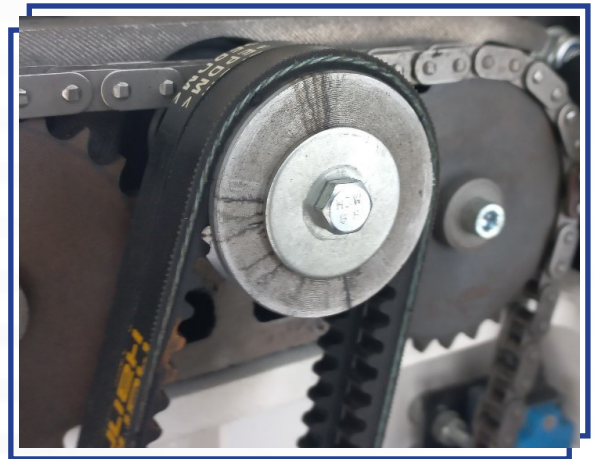

ДИХТ / АБРИХТЕР

RK-31-PRO

РЕЗЕРВНИ ДЕЛОВИ

Motor

Type: Three Phase Motor
 Voltage: 380V 50Hz
 Current: 4.5A
 RPM: 2800rpm
 Power: 2.3kW

Motor Belt Pulley

Diameter: 98mm

Cutter Head Pulley

Diameter: 49mm

Feed Rollers Belt Pulley

Diameter: 190mm
 Bearing: 6001RS

Chain Sprocket (x3)

Diameter: 50mm
Teeth: 15

Large Chain Sprocket

Diameter: 243mm
Teeth: 76

Feed Rollers Transmission Chain Sprocket (x2)

Diameter: 85mm
Teeth: 27

Belt

Brand: REXON
Model: 8/3VX560

Chain

Type: 06B

Jointer Work Table

Width: 310

Length: 1410

Fixture Support Arm

Angled Fence

Length: 700mm
Width: 125mm

Contactors

Brand: Heschen
Model: CJX2 1210
Type: 3-Pole
Voltage: AC 380V 50/60Hz
Current: 12A

Planer Table Height Adjustment Assembly

Worm Drive Mechanism