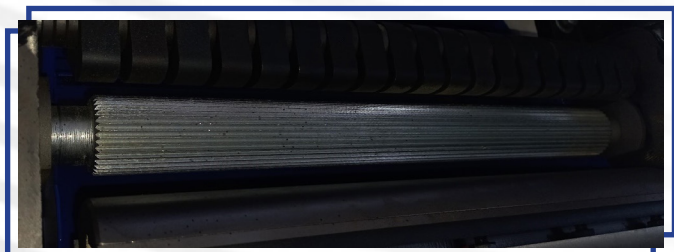

Jagged Feed Roller

Diameter: 48mm