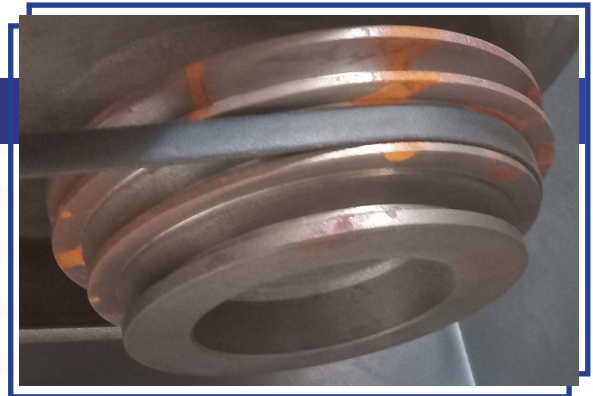

# ФРЕЗА

RBS-350-PRO

РЕЗЕРВНИ ДЕЛОВИ

## Motor V-Belt Pulley

Diameter / Small: 150mm  
 Diameter / Medium: 200mm  
 Diameter / Large: 235mm

## V-Belt

Brand: Mitsubishi  
 Model: A-38  
 Width: 12.5  
 Cross Section Angle: 40 degrees  
 Height / Thickness: 9mm