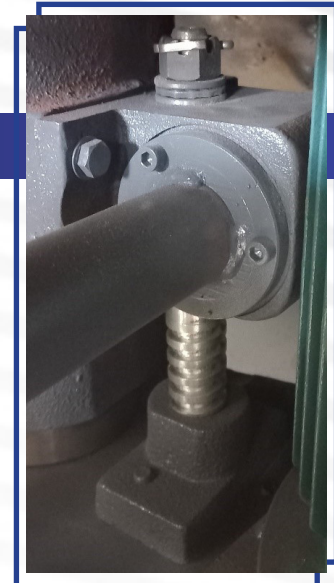

Spindle V-Belt Pulley

Diameter / Small : 85mm
Diameter / Large: 105mm

Threaded Rod for Spindle Height Adjustment

Rod Diameter: 30mm
Travel Distance: 120mm

Threaded Rod Worm Drive Mechanism