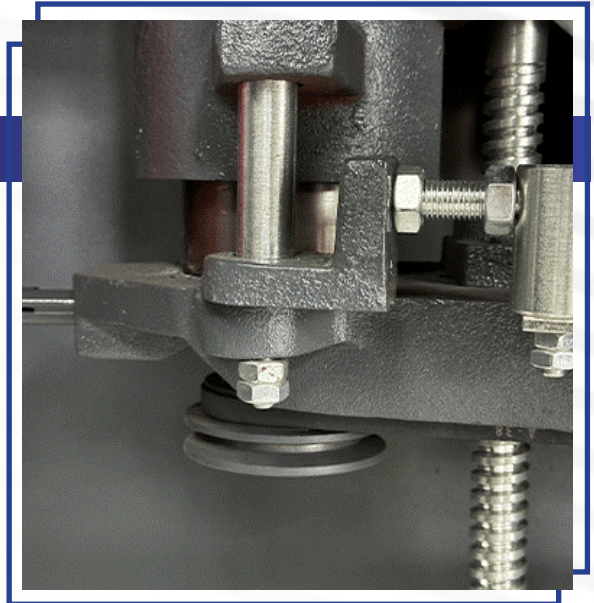

Spindle Break Mechanism