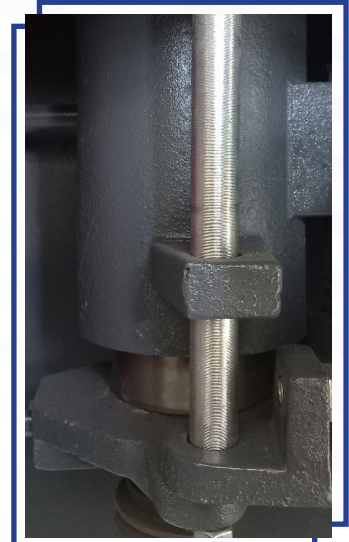

## Threaded Rod Worm Drive Mechanism

**Power Button**

Main Power Button  
 Type: 3 position Rotary Switch  
 Power: 4kw  
 Rated current: 10A  
 Rated voltage: 380AC  
 Rated Voltage: 660V

E-Stop Button  
 Brand: Kndele  
 Type: LA167-D8-11ZS

Current: &lt; 20mA

**Spindle Height Adjustment Handle****Spindle Shaft Housing**

### Spindle Head

Diameter 1: 98mm  
Diameter 2: 50mm