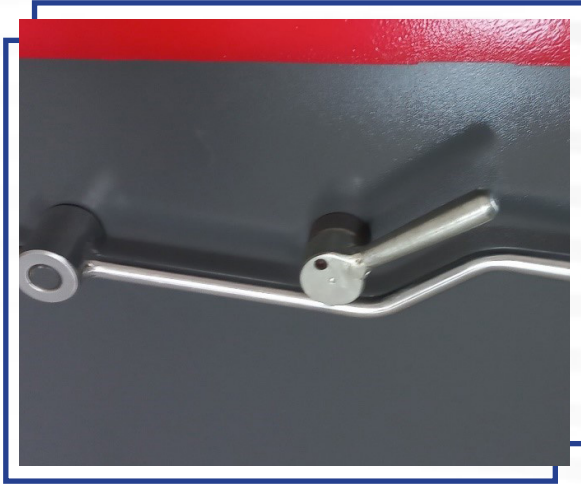

Spindle Speed Regulation Handle