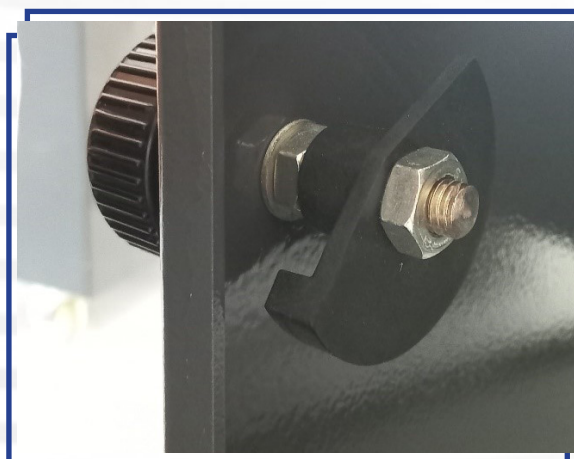

Cabinet Handle