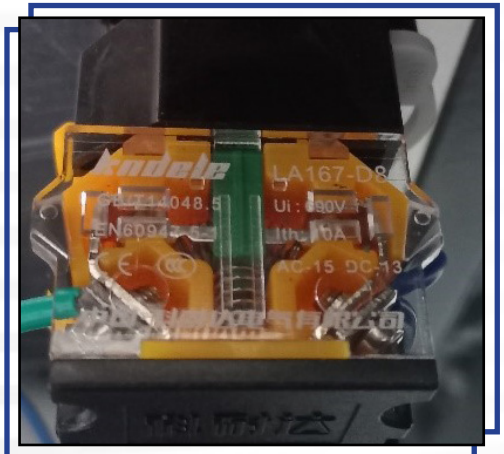

Start Button
Brand: Kndele
Type: LA167-D8-11ZS