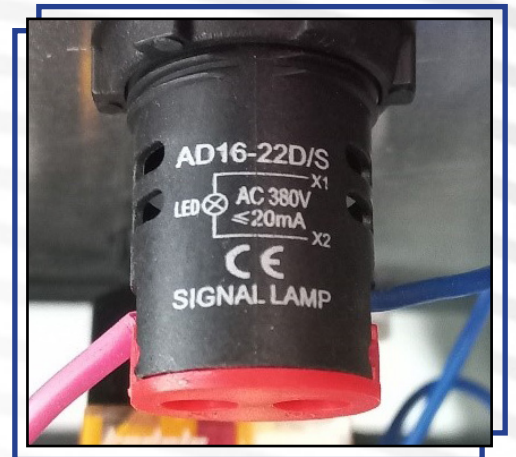

## Threaded Rod Worm Drive Mechanism

**Power Button**

Main Power Button  
 Type: 3 position Rotary Switch  
 Power: 4kw  
 Rated current: 10A  
 Rated voltage: 380AC  
 Rated Voltage: 660V

E-Stop Button  
 Brand: Kndele  
 Type: LA167-D8-11ZS

Start Button  
 Brand: Kndele  
 Type: LA167-D8-11ZS

**Stop Button**

Brand: Kndele

Type: LA167-D8-11ZS

**Power Lamp**

Type: AD16-22D/S

Model: LED Signal Lamp

Voltage: AC 380V

Current: &lt; 20mA

**Spindle Height Adjustment Handle****Spindle Shaft Housing**