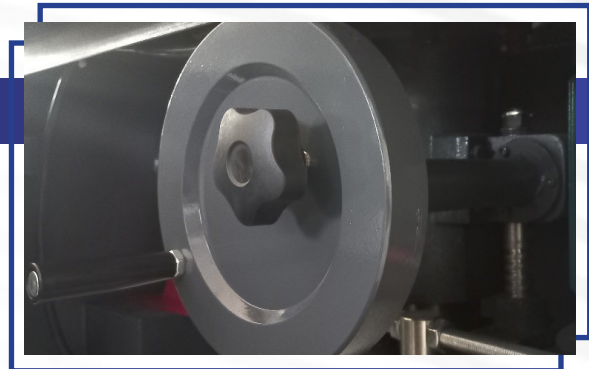

Current: &lt; 20mA

**Spindle Height Adjustment Handle****Spindle Shaft Housing**