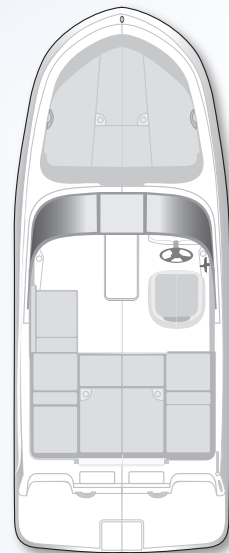

STANDARD FEATURES

ENGINE

- 115 HP 4-Stroke EFI Mercury Outboard
- 200 HP 4.5L MPI A1 ECT Sterndrive

COCKPIT

- Standard Speakers (2)
- Cup Holders (6)
- Grab Handles (6)
- Mooring Cleats (4)
- Fuel Fill w/ Integrated Vent
- Glove Box
- Helm Seat w/ 180° Swivel
- In-Floor Ski/Wakeboard Storage
- Waterproof 120-Watt AM/FM Stereo/Controller w/ Inputs for iPod & mp3

ELECTRICAL SYSTEM & ENGINE COMPARTMENT

- Battery Switch
- 500 GPH Bilge Pump (Manual)
- 12V Blower

HELM

- Multi-Function Gauges w/ Fog-Resistant Glass Lenses: Fuel, Speedometer, Tachometer, Voltmeter
- Analog Trim Indicator
- 12V Accessory Outlet
- Horn
- Side-Mounted Engine Controls w/ Trim & Tilt Switch in Handle
- Tilt Steering
- Custom Sport Steering Wheel

HULL AND DECK

- Bow & Transom Eyes (3)
- 12V Navigation Lights
- Fiberglass Floor Liner
- Sport Windshield w/ Opening Center Panel
- Swim Platform w/ Telescoping Ladder

INTERIOR COLOR

- Graphite (Gray & White)

COLOR SELECTIONS

- Solid Hull Colors: White, Blue, Black, or Gray

TRAILER

- Single Axle Black Painted Trailer w/ Brakes and Swing Tongue

OPTIONS

COLOR SELECTION

- Two-Tone Hull Colors: White w/ Blue, Black, or Gray Hullside

ELECTRICAL SYSTEM & ENGINE COMPARTMENT

- Automatic 500 GPH Bilge Pump

HULL AND DECK

- Windshield w/ Opening Center Panel & Side Wings

INTERIOR COLOR

- Desert Sand (Tan Based)

WATER SPORT OPTIONS

- Xtreme Tower w/ Integrated Bimini Top
- Swivel Wakeboard Rack (1x or 2x)
- Ski Tow Pylon (OB Only)

STAINLESS STEEL PACKAGE

- Cup Holders, Fuel Fill, Thru Hull, Horn Vent, Rub Rail

COCKPIT FLOOR COVERING OPTIONS

- Cockpit Carpet Runners
- Snap-In Seagrass Flooring, Beige or Gray
- Cockpit Flooring Mat, Teak or Gray

CANVAS OPTIONS

- Bimini, 6' Top w/Boot
- Bow Well & Cockpit Cover (Windshield)

CUISINE ACCESSORY OPTIONS

- Cockpit Table

CONVENIENCE OPTIONS

- Bow Speakers (2)

ADDITIONAL OPTIONS

- Digital Depth Indicator

LIGHTING OPTIONS

- Exterior Lighting Package
- Interior Lighting Package

SEATING & UPHOLSTERY

- Super Sport Seating (I/O Only)
- Aft Filler Cushion (OB Only)
- Bow Filler Cushion
- Bow Wind Block (Requires Bow Filler Cushion)

FISHING OPTIONS

- Aerated Livewell
- 12V MotorGuide Bow Mounted Wireless Trolling Motor - Freshwater
- Lowrance Elite-3x Fishfinder
- Bow Casting Platform & Seat
- Trolling Motor Bracket w/ 24V Plug

SWIM PLATFORM OPTIONS

- Teak Patterned SeaDek, Brown or Gray Over Black

TRAILER

- Single Axle Galvanized Trailer w/ Brakes and Swing Tongue