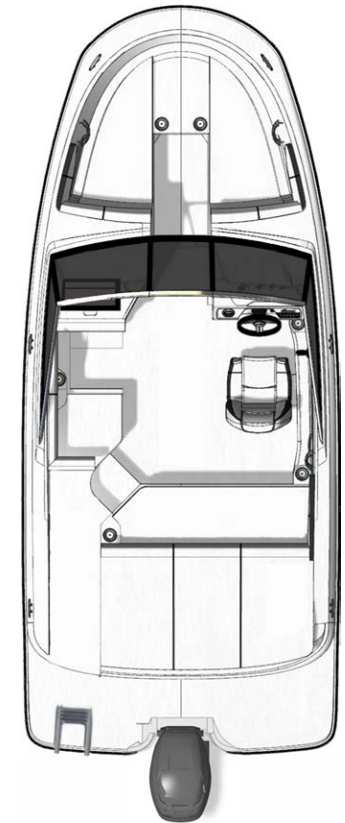

OPTIONS & ACCESSORIES

OPTIONAL PROPULSION

- Mercury 150 EFI FourStroke Inline 4 Outboard (150 hp / 112 kW)

CAPTAIN'S PACKAGE

- Bimini Top with Boot, Stainless Steel Ball & Socket Hardware
- Bow Filler Cushion with forward Walk-Thru Backrest cushion
- Canvas, Cockpit and Tonneau cover
- Round Cockpit Table, Teak
- Sunpad Walk-Thru Cushion

ELEVATION PACKAGE

- Water Sports Tower Black with Bimini Top
- Tower Racks
- Ski Mirror

INDIVIDUAL OPTIONS

- Air Compressor
- Boot Stripe – Gelcoat
- Canvas Enclosure package: Aft Curtain, Front & Side Curtains
- Carpet Liner, Snap-In (Cockpit)
- Chartplotter / Fishfinder with GPS – 5"
- Cockpit Coolbox Refrigerator (12v)
- Digital Dash with Mercury VesselView link – 9"
- Infinity, Woven Cockpit Flooring
- LED Package in Cockpit – Blue or White
- Mercury Active Trim
- Mooring Cover, Black
- Premier Stereo with extra speakers / Subwoofer
- Refrigerator 12 Volt
- SeaDek covering on swim platform (Gray or Brown)
- Stone Upholstery
- Transom Shower

STANDARD SEATING PLAN